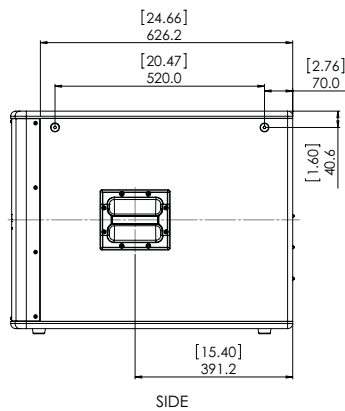

Physical:

Dimensions (H x W x D):	540 mm x 600 mm x 700 mm (21.3 in x 23.6 in x 27.6 in)
Net Weight:	34.8 Kg (76.8 lbs)
LF Driver:	1 x 18" woofer
Input Connectors:	2 x Neutrik® Speakon® NL4MP
Enclosure:	Rectangular, 18 mm, plywood
Optional Accessory:	SS3-BK: Satellite speaker pole

¹ Full space (4π) conditions

² 40-400Hz pink noise with 6 dB crest factor for 2 hours

▶ KP618S 18 Inch High-Power Subwoofer

Frequency Response and Impedance:

Dimensions:

Dimensions in mm (inch)

JBL Professional
8500 Balboa Boulevard, P.O. Box 2200
Northridge, California 91329 U.S.A.