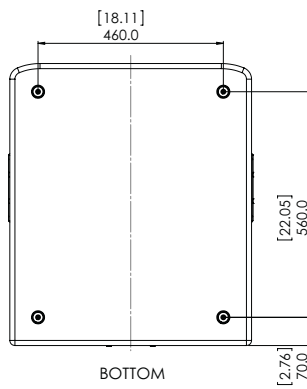

Physical:

Dimensions (H x W x D):	540 mm x 600 mm x 700 mm (21.3 in x 23.6 in x 27.6 in)
Net Weight:	34.8 Kg (76.8 lbs)
LF Driver:	1 x 18" woofer
Input Connectors:	2 x Neutrik® Speakon® NL4MP
Enclosure:	Rectangular, 18 mm, plywood
Optional Accessory:	SS3-BK: Satellite speaker pole

¹ Full space (4π) conditions

² 40-400Hz pink noise with 6 dB crest factor for 2 hours

▶ KP618S 18 Inch High-Power Subwoofer

Frequency Response and Impedance:

Dimensions:

Dimensions in mm (inch)

JBL Professional
8500 Balboa Boulevard, P.O. Box 2200
Northridge, California 91329 U.S.A.