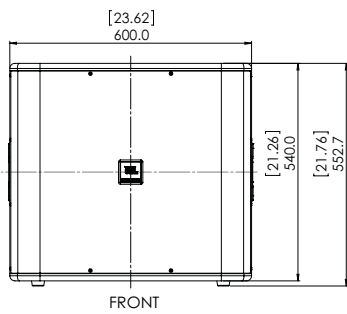

Physical:

Dimensions (H x W x D):	540 mm x 600 mm x 700 mm (21.3 in x 23.6 in x 27.6 in)
Net Weight:	34.8 Kg (76.8 lbs)
LF Driver:	1 x 18" woofer
Input Connectors:	2 x Neutrik® Speakon® NL4MP
Enclosure:	Rectangular, 18 mm, plywood
Optional Accessory:	SS3-BK: Satellite speaker pole

¹ Full space (4π) conditions

² 40-400Hz pink noise with 6 dB crest factor for 2 hours

▶ KP618S 18 Inch High-Power Subwoofer

Frequency Response and Impedance:

Dimensions:

Dimensions in mm (inch)

JBL Professional
8500 Balboa Boulevard, P.O. Box 2200
Northridge, California 91329 U.S.A.