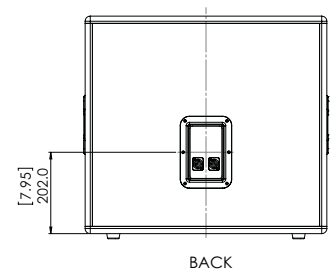

Dimensions:

Dimensions in mm (inch)