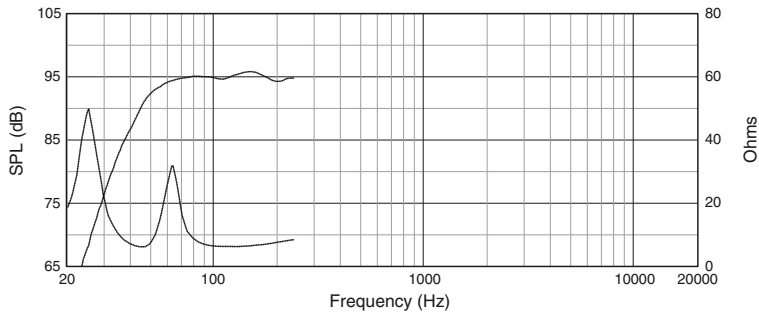

▶ KP618S 18 Inch High-Power Subwoofer

Frequency Response and Impedance: