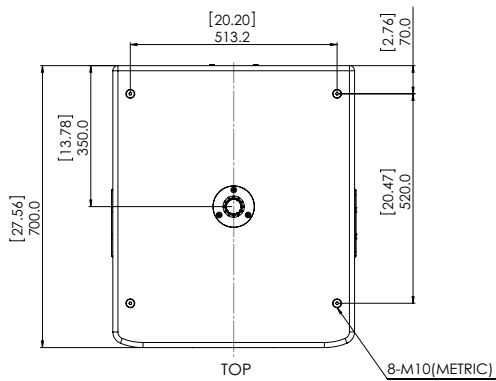

Physical:

Dimensions (H x W x D):	540 mm x 600 mm x 700 mm (21.3 in x 23.6 in x 27.6 in)
Net Weight:	34.8 Kg (76.8 lbs)
LF Driver:	1 x 18" woofer
Input Connectors:	2 x Neutrik® Speakon® NL4MP
Enclosure:	Rectangular, 18 mm, plywood
Optional Accessory:	SS3-BK: Satellite speaker pole

¹ Full space (4π) conditions

² 40-400Hz pink noise with 6 dB crest factor for 2 hours

▶ KP618S 18 Inch High-Power Subwoofer

Frequency Response and Impedance:

Dimensions:

Dimensions in mm (inch)

JBL Professional
8500 Balboa Boulevard, P.O. Box 2200
Northridge, California 91329 U.S.A.